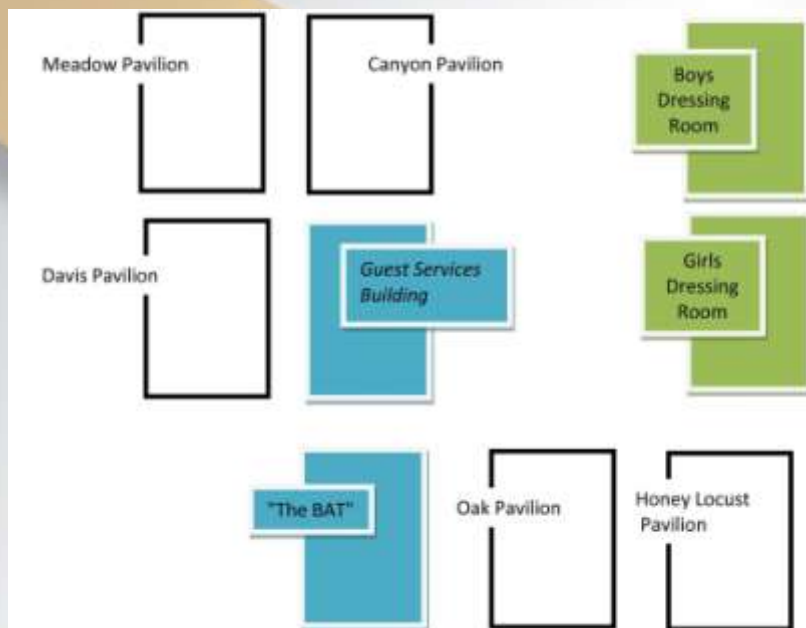

Stage Information

Stages at North end by Air Race
Registration and Awards table at Canyon Pavilion

AMERICA ON STAGE ONLINE!

RESULTS

ARE ONLINE!

GET ALL YOUR RESULTS ON YOUR PHONE!

GO TO

WWW.AMERICAONSTAGE.ORG
CLICK ON "COMPETITION LIVE"

GET THE PROGRAMS ONLINE, AND SEE ALL SUPERSTARS WHO WON TODAY!