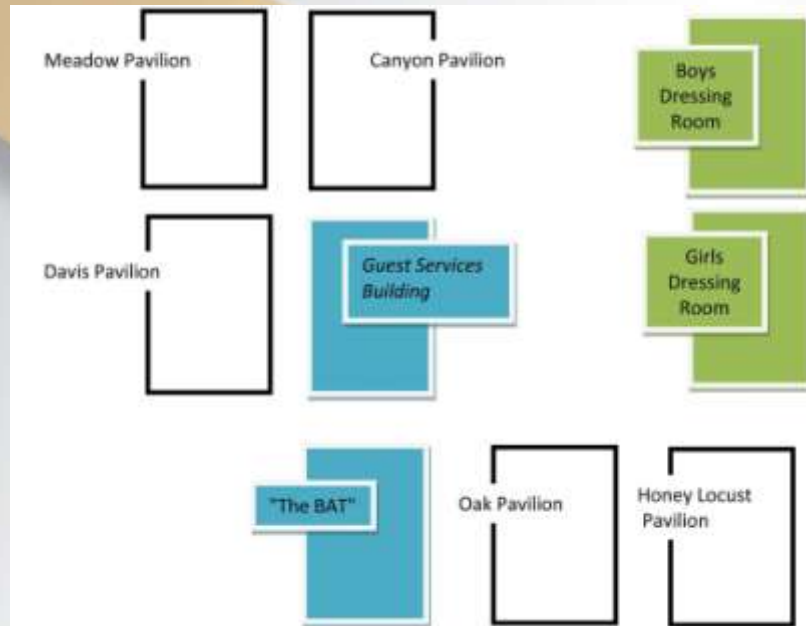

Stage Information

Stages at North end by Air Race
Registration and Awards table at Canyon Pavilion

AMERICA ON STAGE ONLINE!

RESULTS

AND ARE ONLINE!

GET ALL YOUR RESULTS ON YOUR PHONE!

GO TO

WWW.AMERICAONSTAGE.ORG

CLICK ON

"COMPETITION LIVE"

GET THE PROGRAMS ONLINE, AND SEE ALL SUPERSTARS WHO WON TODAY!